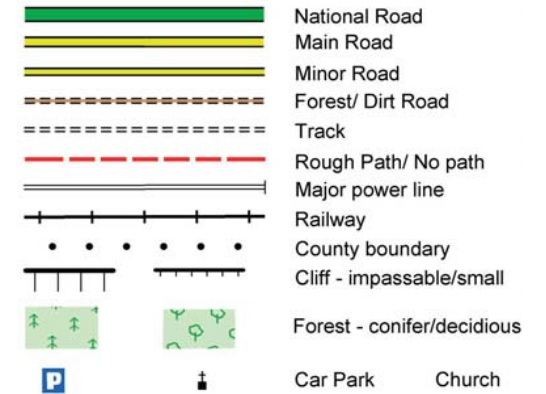

Tinahely Railway Walk

The National Trails Office encourages trail users to apply the Leave No Trace principles:

1. Plan ahead and prepare
2. Be considerate of others
3. Respect farm animals and wildlife
4. Travel and camp on durable ground
5. Leave what you find
6. Dispose of waste properly
7. Minimise the affects of fire