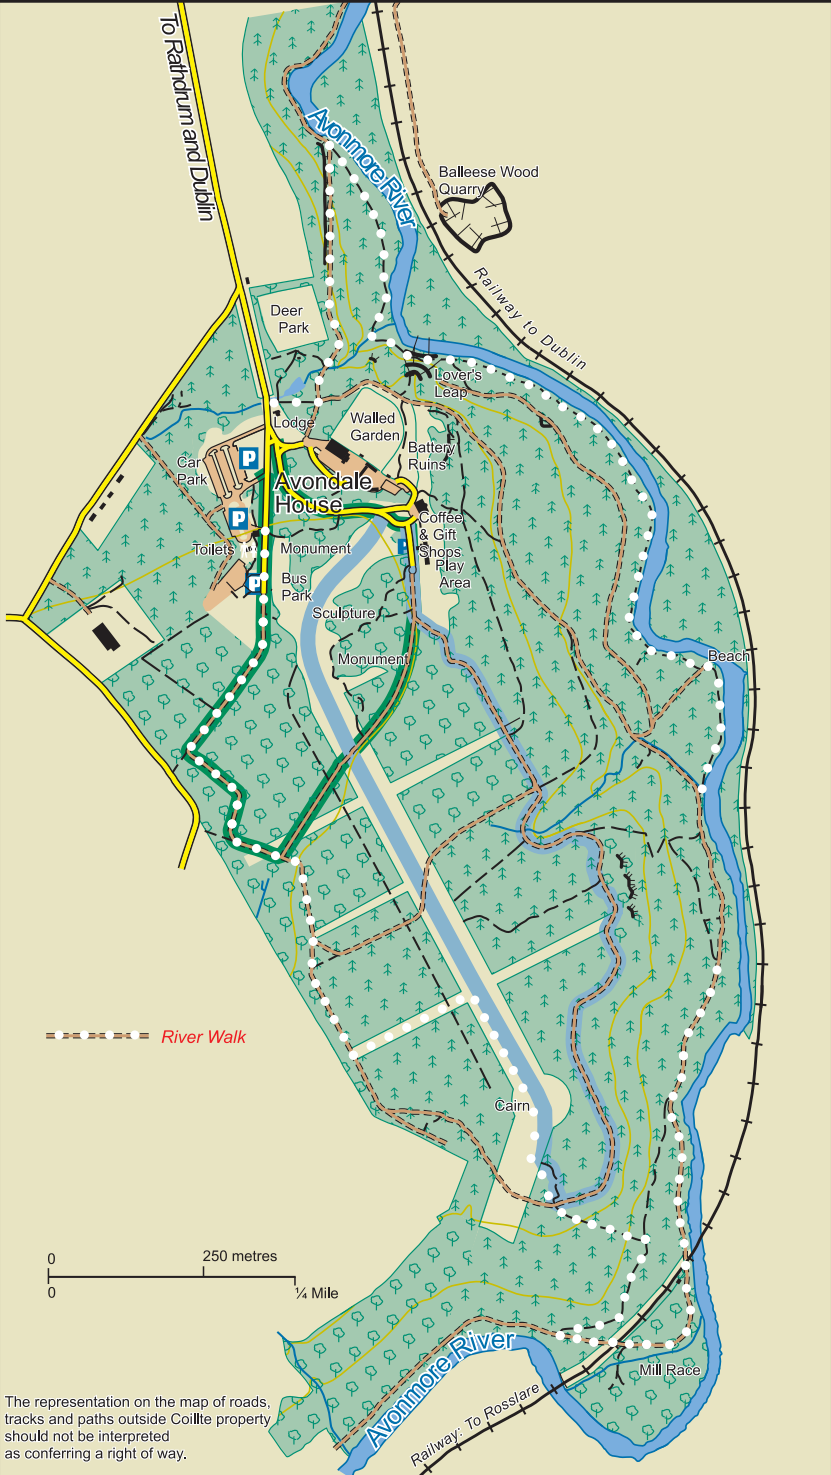

Avondale Forest Park

--- River Walk

The representation on the map of roads, tracks and paths outside Coillte property should not be interpreted as conferring a right of way.

- | | | | | | |
|--|--------------|---|---------------|---|--------------------|
|  | Main Road |  | Car Park |  | Coillte Properties |
|  | Minor Road |  | Parking Spot |  | Conifer Forest |
|  | Forest Road |  | Heritage Site |  | Broadleaf Forest |
|  | Forest Track |  | Picnic Area | | |
|  | Path | | Refreshments | | |
|  | Viewpoint | | | | |