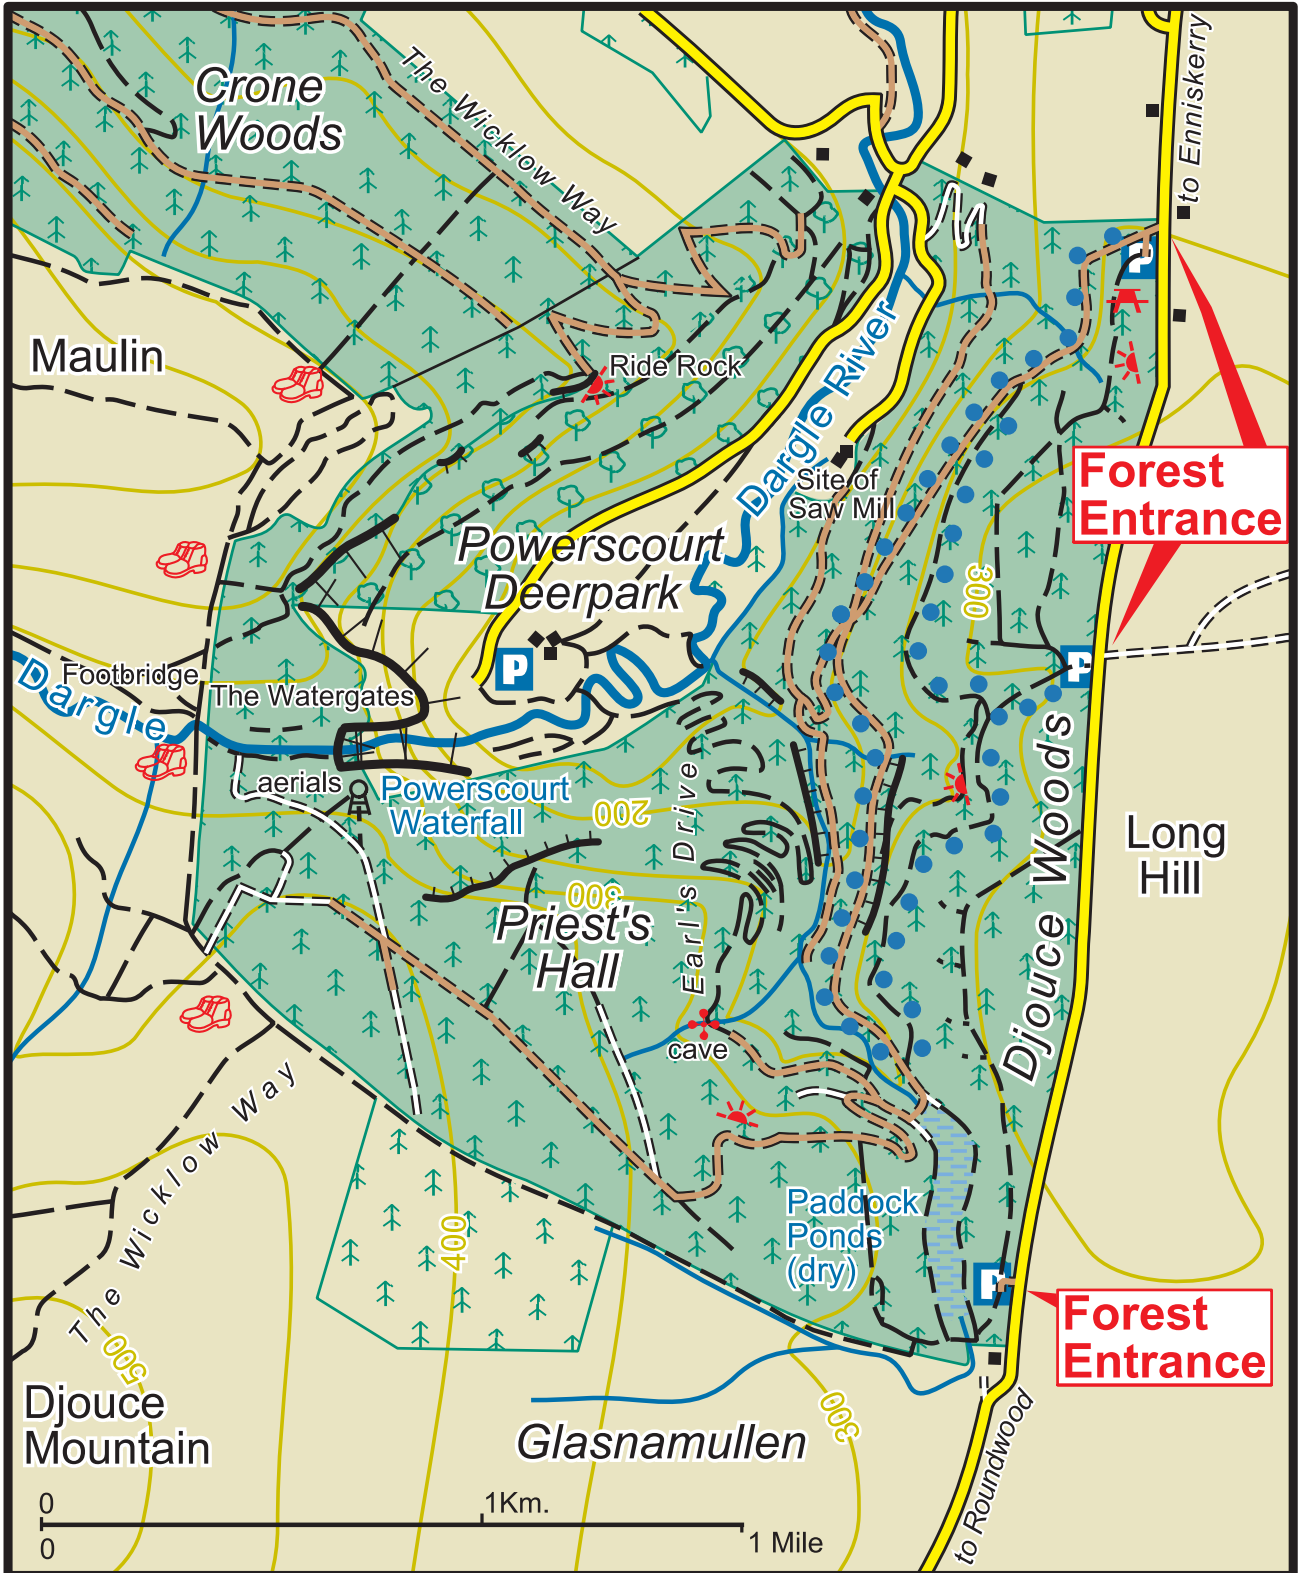

Deerpark & Djouce Woods

- | | | | | | |
|--|--------------|--|--------------------|--|--------------------|
| | Main Road | | Car Park | | Coillte Properties |
| | Minor Road | | Parking Spot | | Broadleaf Forest |
| | Forest Road | | Heritage Site | | |
| | Forest Track | | Picnic Area | | |
| | Path | | Refreshments | | |
| | Viewpoint | | Hillwalking Access | | |

Short Trail

The representation on the map of roads, tracks and paths outside Coillte property should not be interpreted as conferring a right of way.