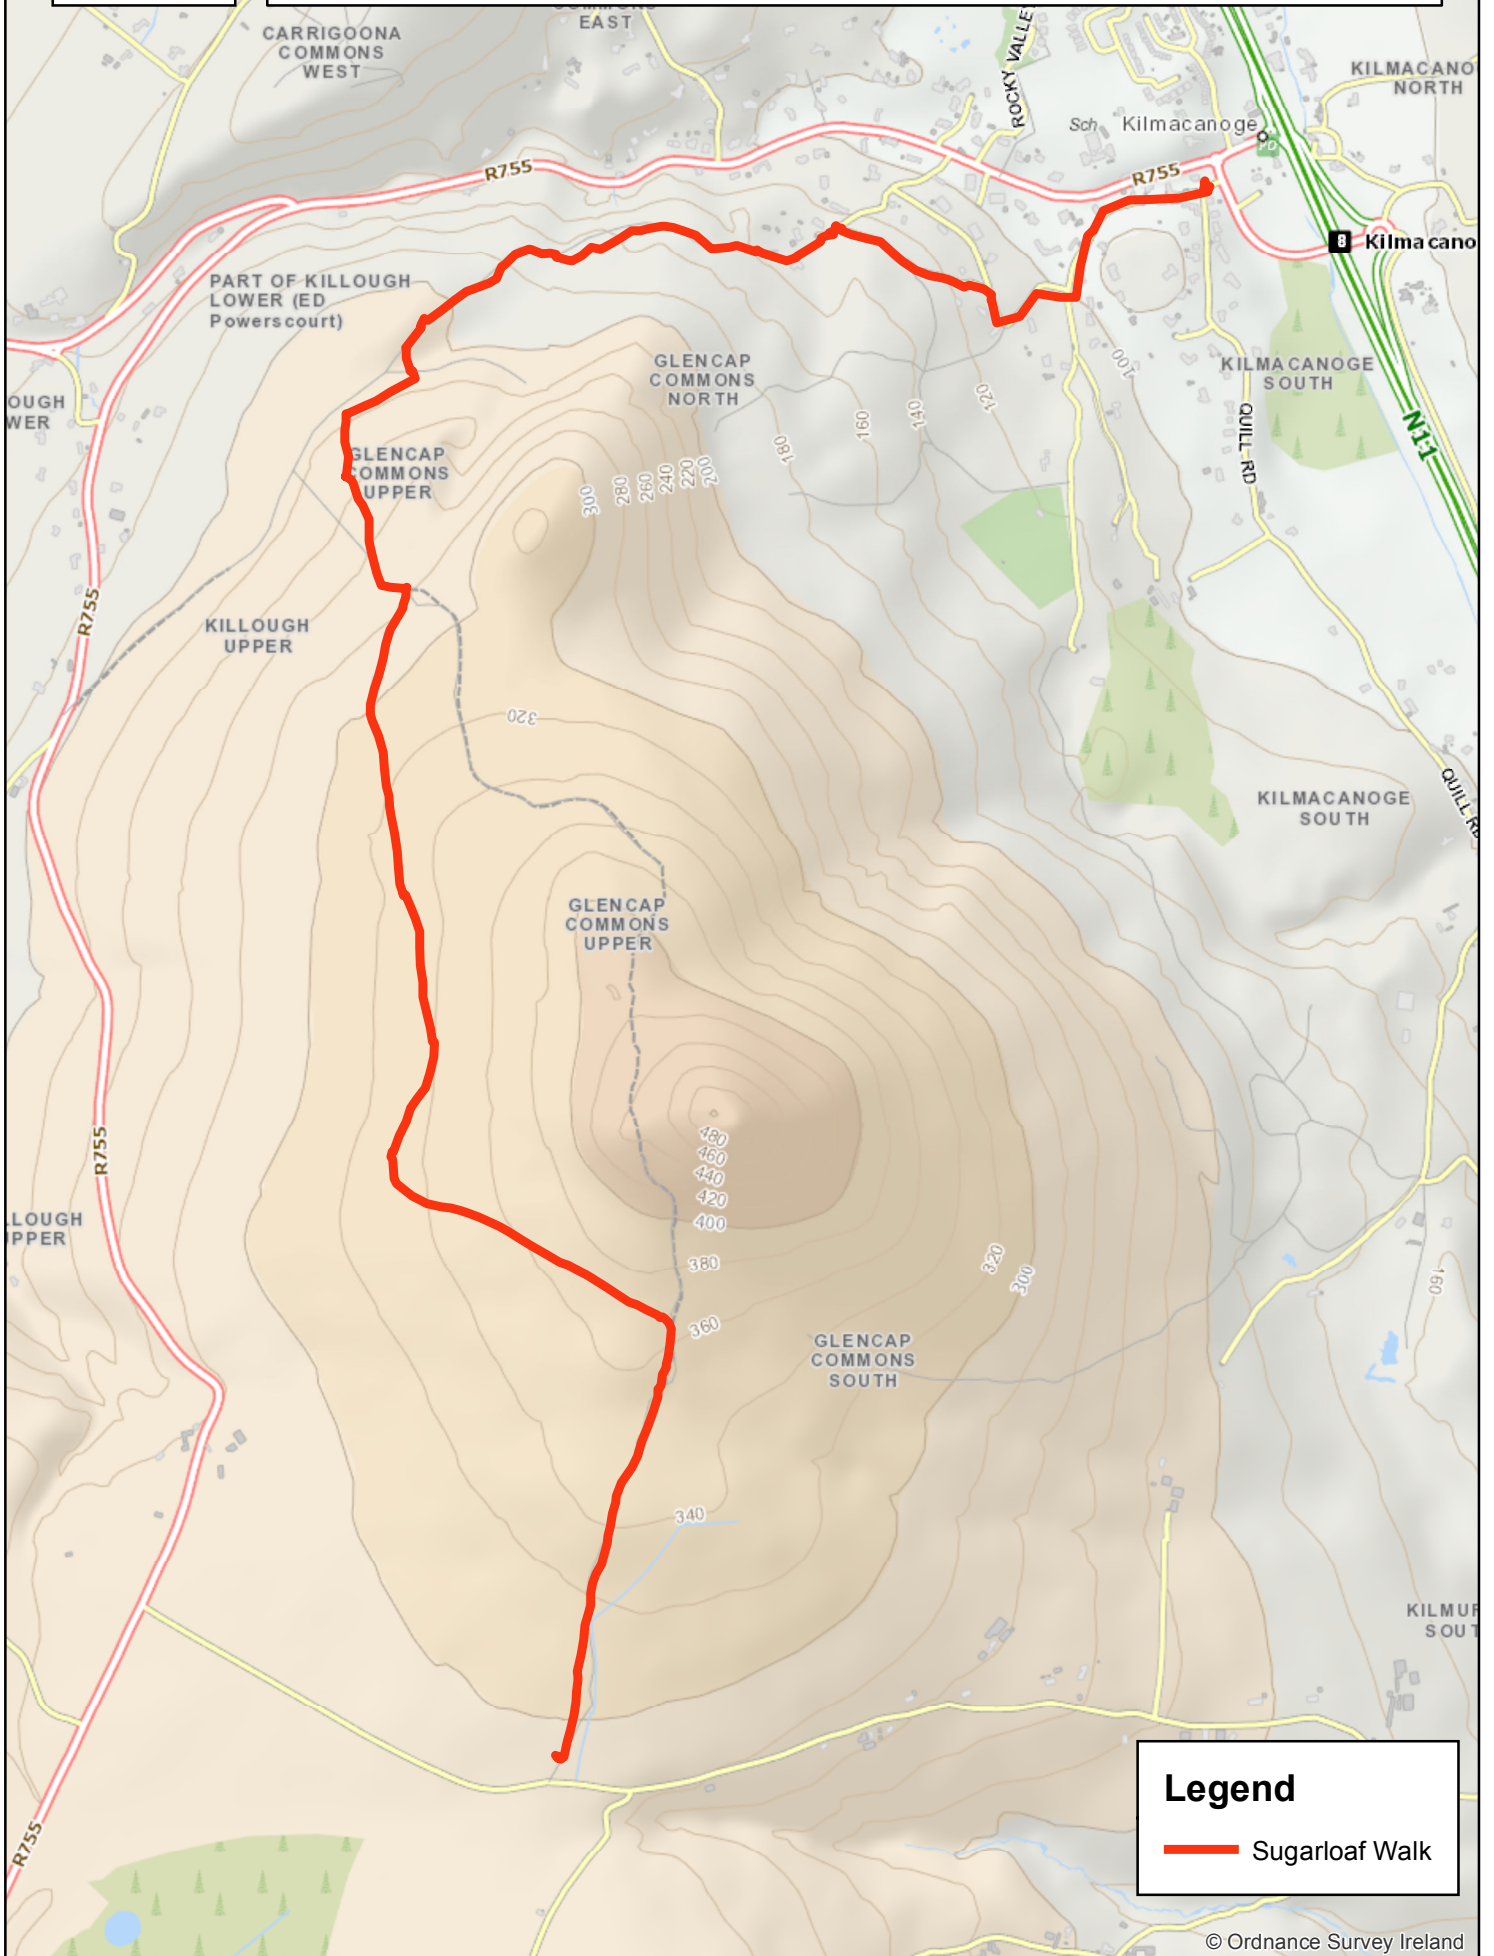

# SUGARLOAF GPS WALK

WICKLOW COUNTY COUNCIL

AUGUST 2016

**Legend**

— Sugarloaf Walk