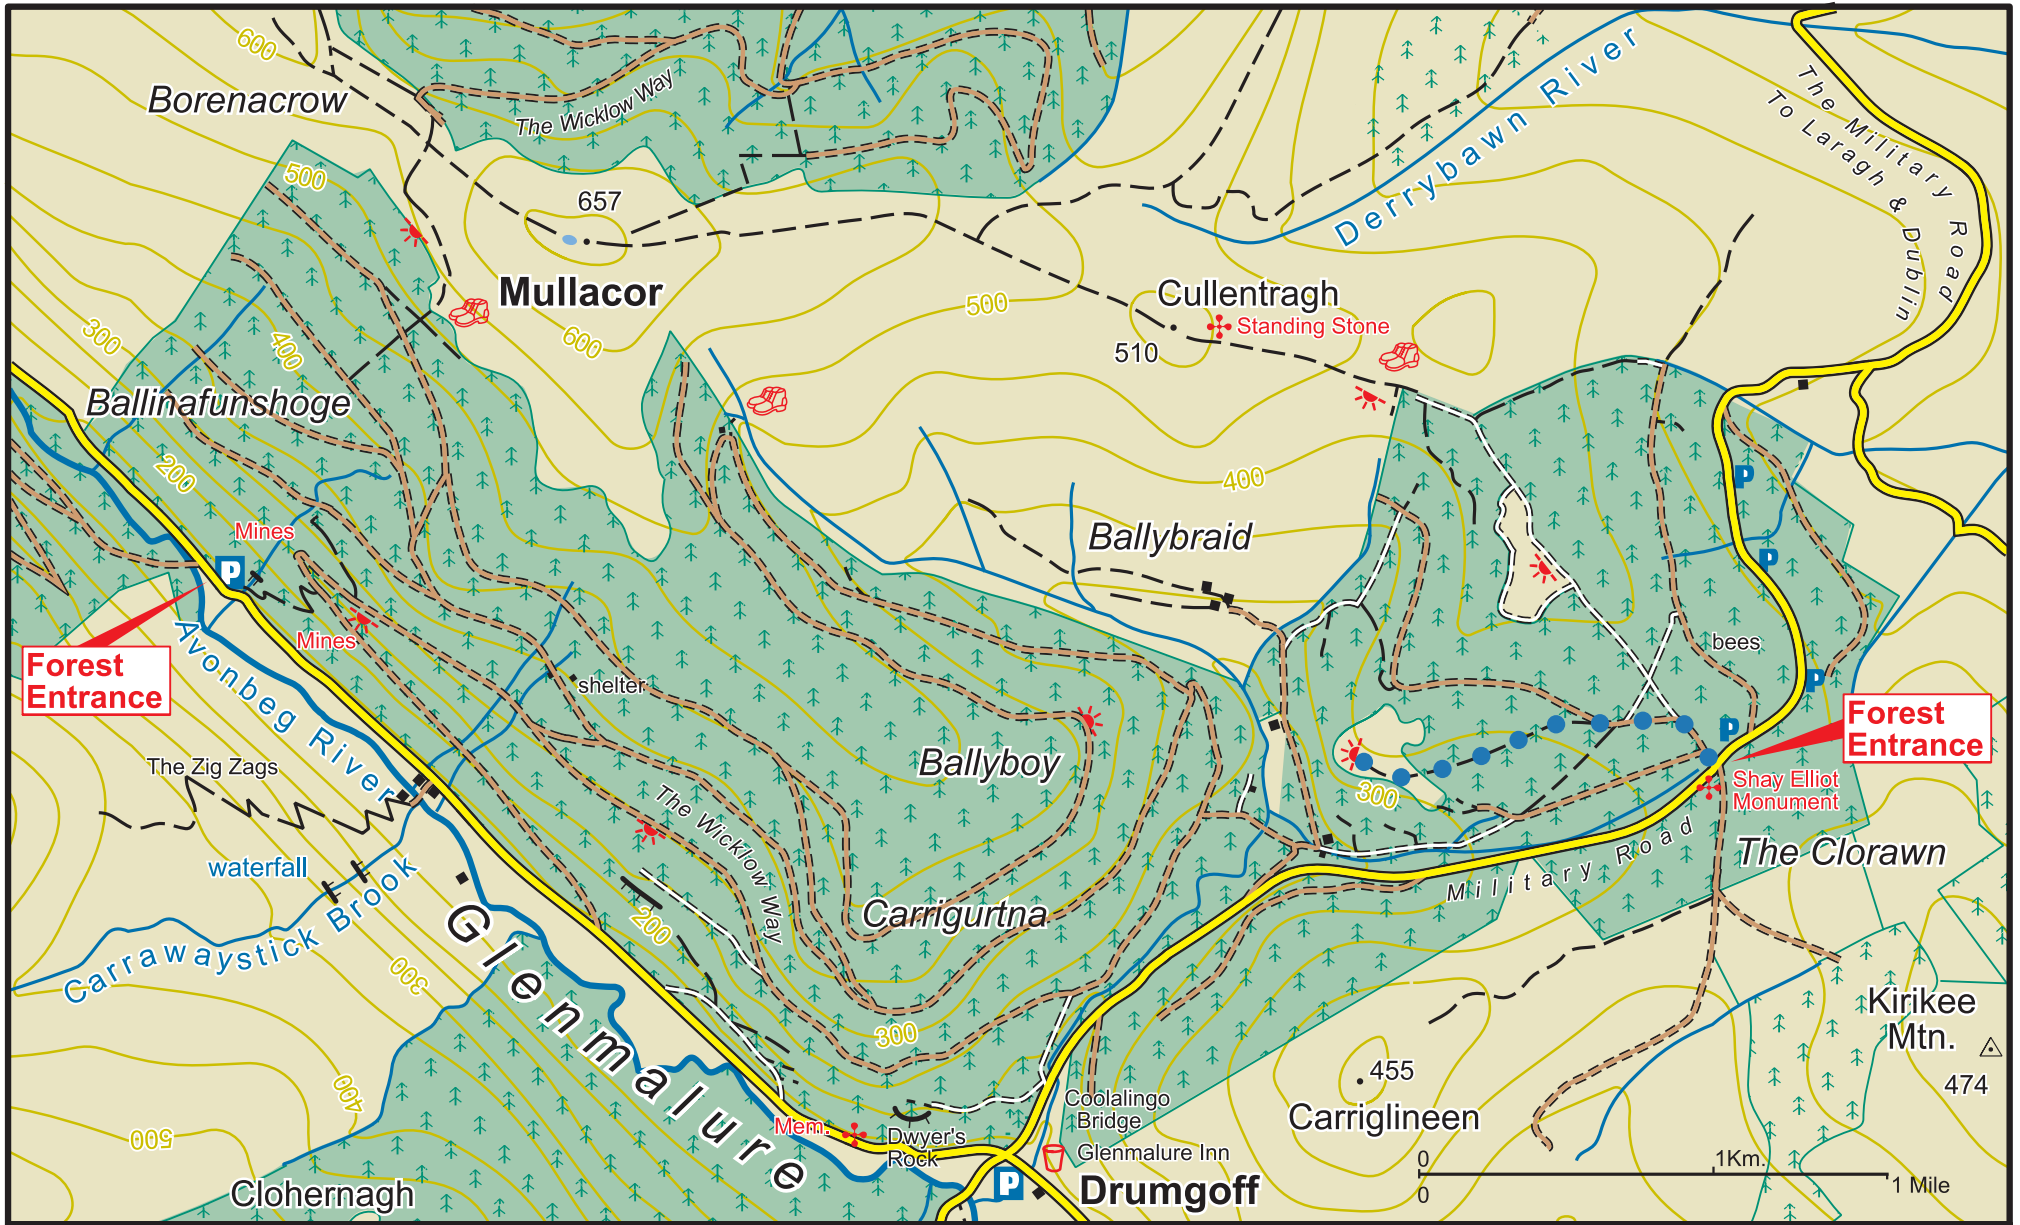

# Ballinafunshoge Forest

- |  |              |  |                    |  |                          |
|--|--------------|--|--------------------|--|--------------------------|
|  | Main Road    |  | Car Park           |  | Coillte Properties       |
|  | Minor Road   |  | Parking Spot       |  | Conifer Forest           |
|  | Forest Road  |  | Heritage Site      |  | Broadleaf Forest         |
|  | Forest Track |  | Picnic Area        |  | Ballyboy Viewpoint Trail |
|  | Path         |  | Refreshments       |  |                          |
|  | Viewpoint    |  | Hillwalking Access |  |                          |

The representation on the map of roads, tracks and paths outside Coillte property should not be interpreted as conferring a right of way.