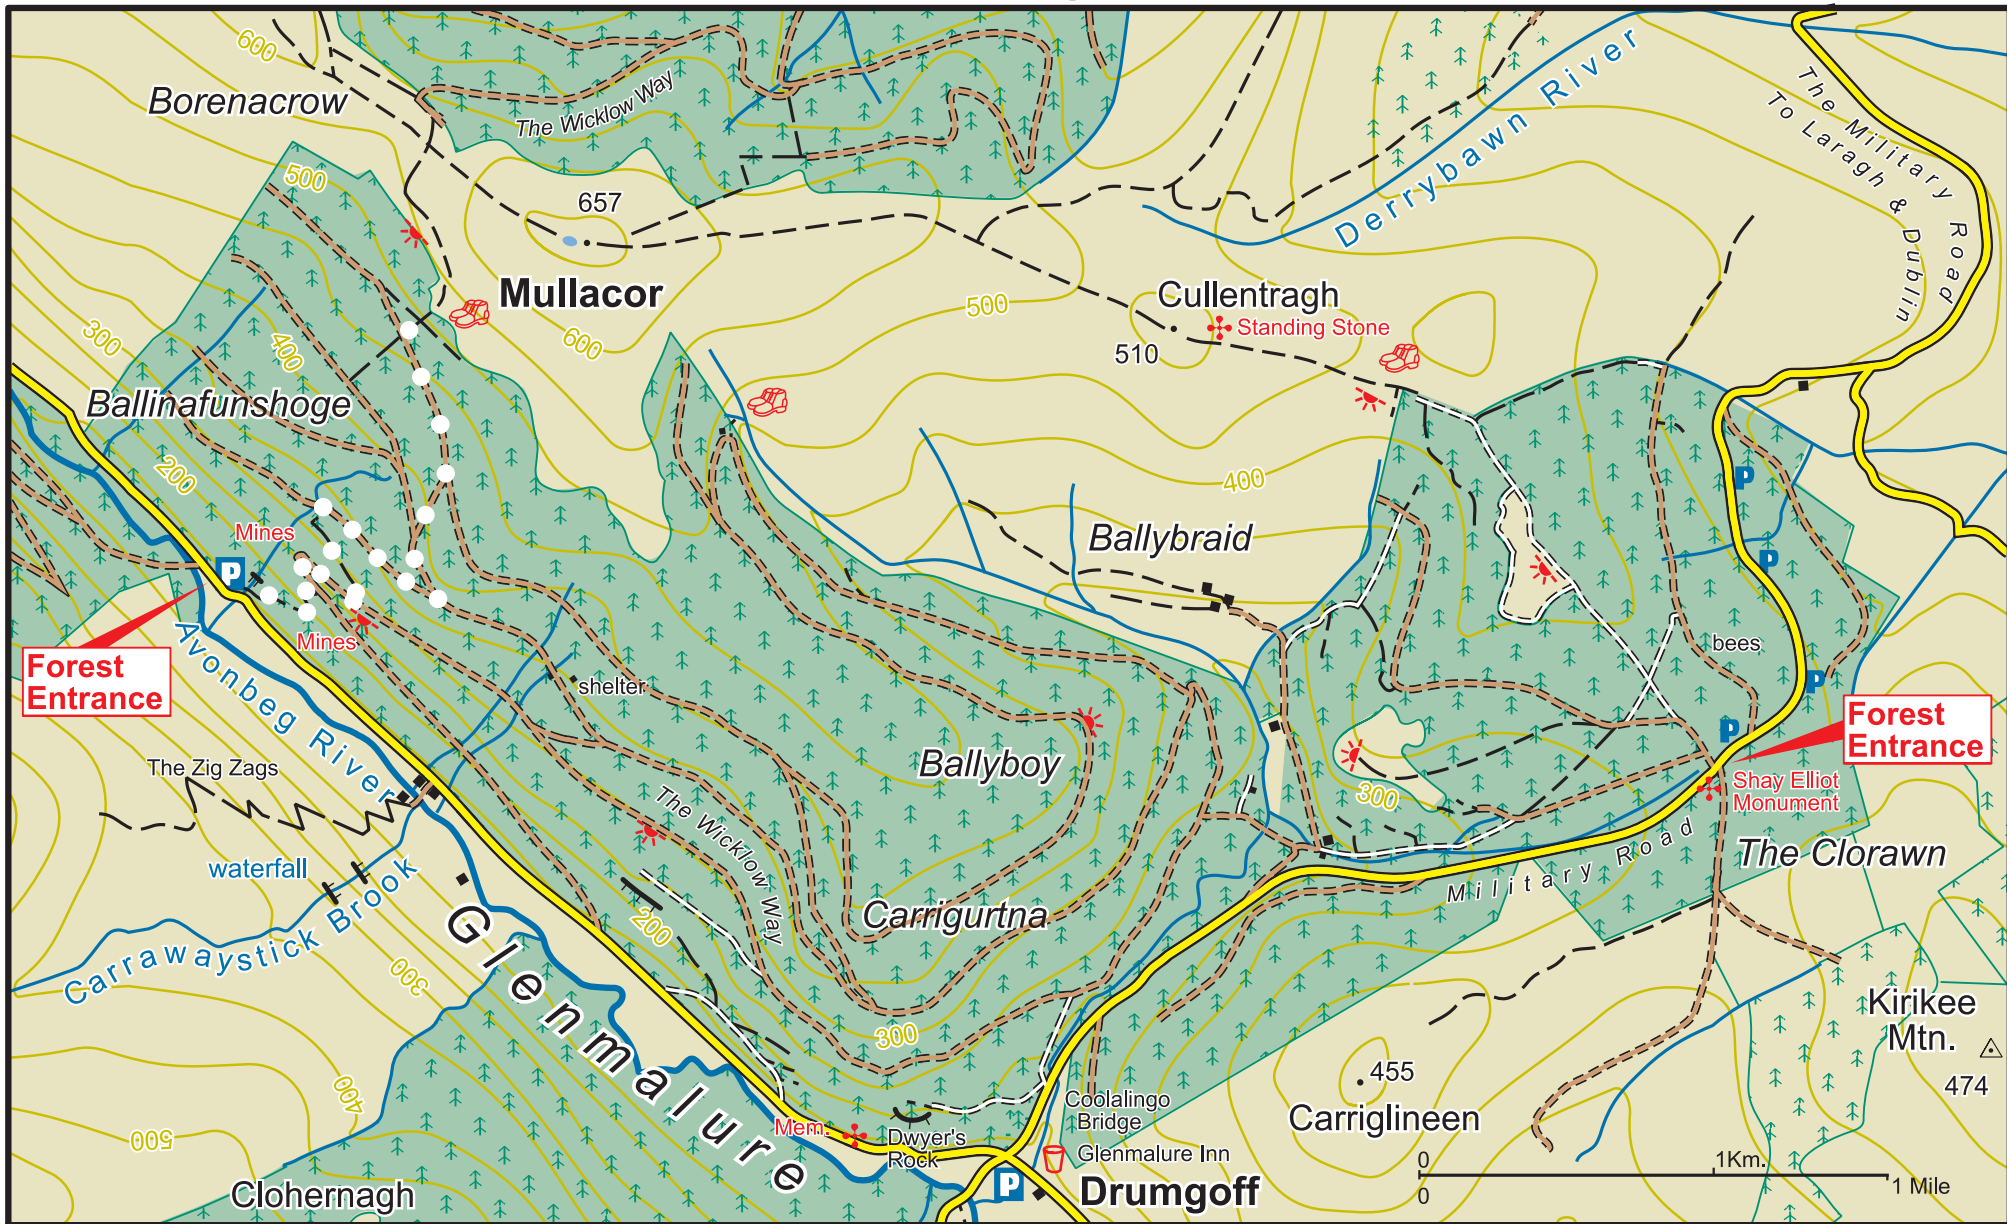

# Ballinafunshoge Forest

**Forest Entrance**

**Forest Entrance**

- Main Road
- Minor Road
- Forest Road
- Forest Track
- Path
- Viewpoint

- Car Park
- Parking Spot
- Heritage Site
- Picnic Area
- Refreshments
- Hillwalking Access

- Coillte Properties
- Conifer Forest
- Broadleaf Forest

- Mountain Access Trail

The representation on the map of roads, tracks and paths outside Coillte property should not be interpreted as conferring a right of way.