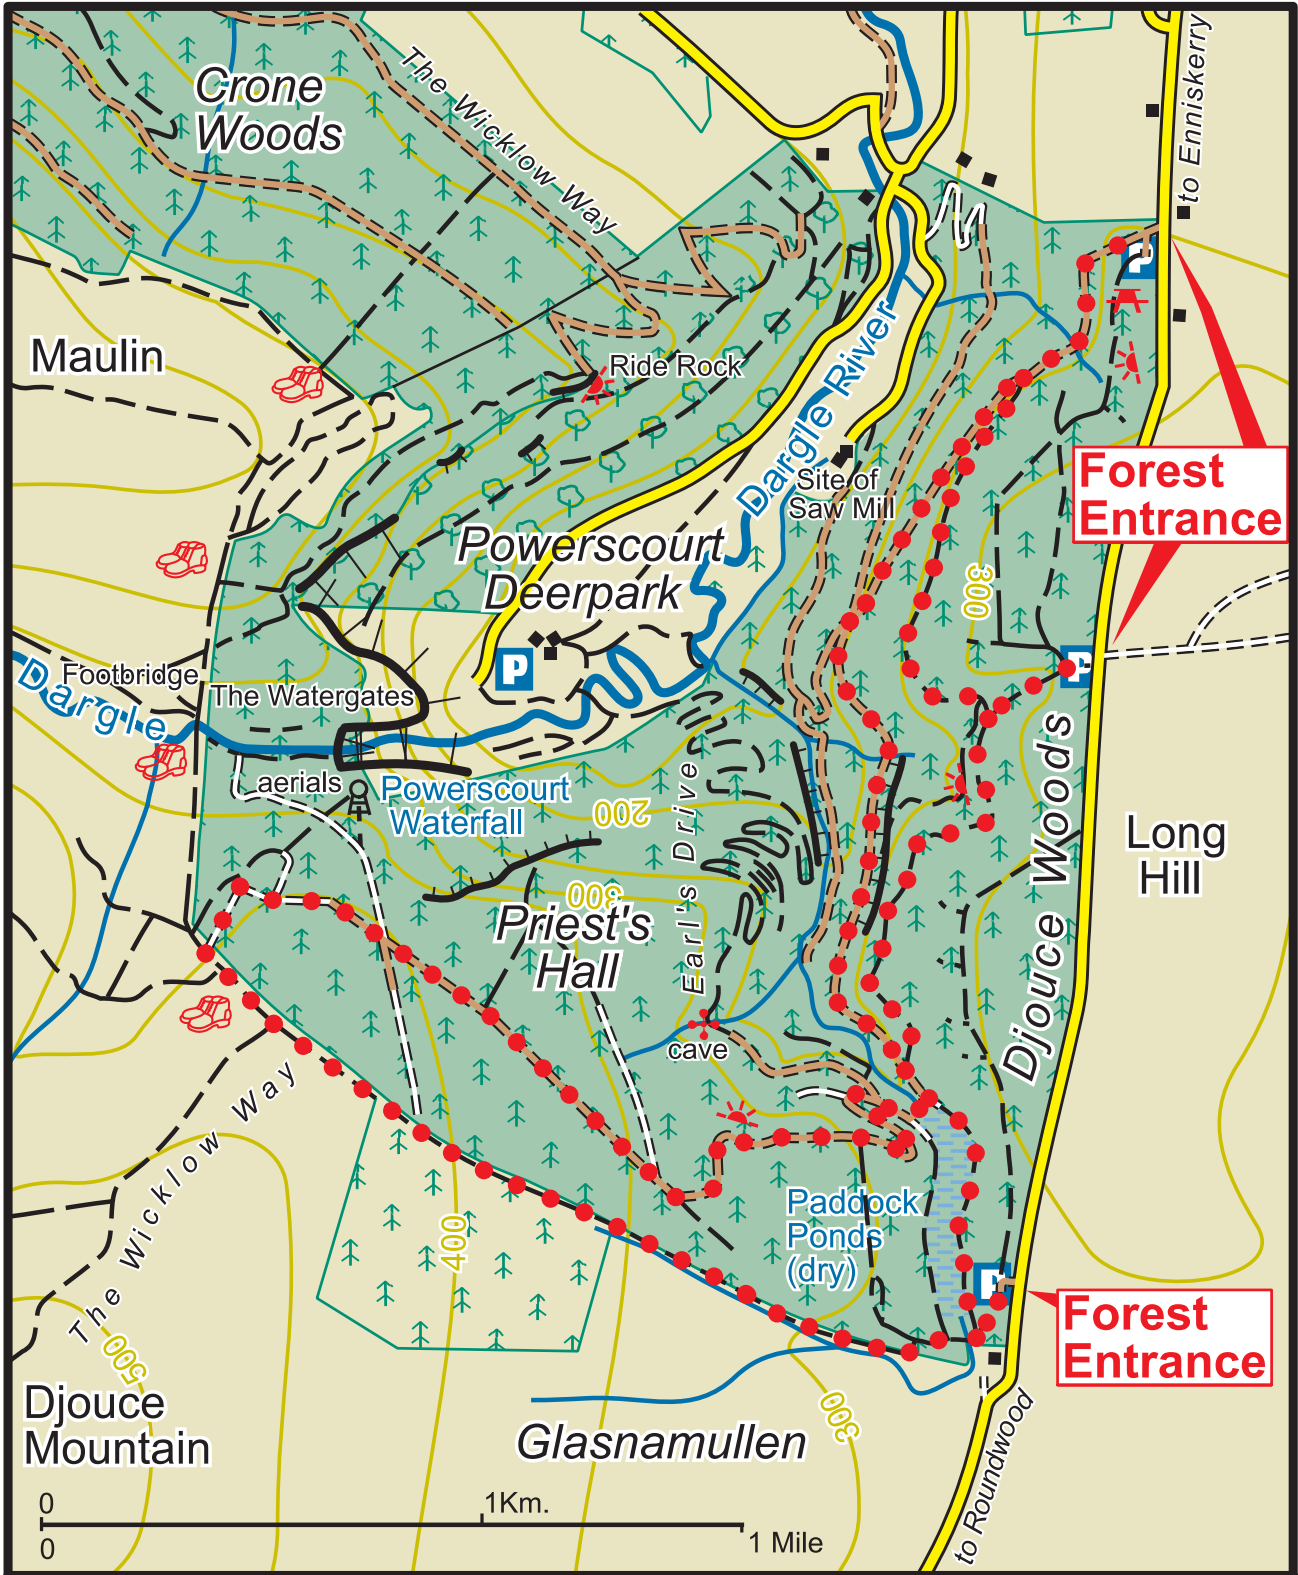

Deerpark & Djouce Woods

- | | | | | | |
|--|--------------|--|--------------------|--|--------------------|
| | Main Road | | Car Park | | Coillte Properties |
| | Minor Road | | Parking Spot | | Conifer Forest |
| | Forest Road | | Heritage Site | | Broadleaf Forest |
| | Forest Track | | Picnic Area | | |
| | Path | | Refreshments | | |
| | Viewpoint | | Hillwalking Access | | |

Deerpark Trail

The representation on the map of roads, tracks and paths outside Coillte property should not be interpreted as conferring a right of way.